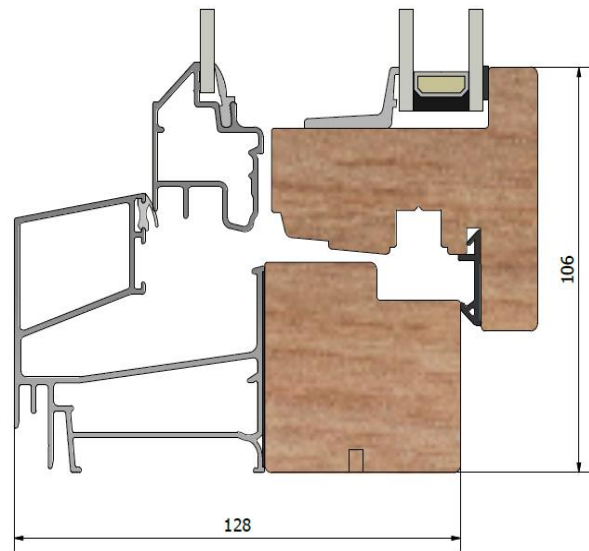

# Royal LKF1281

Inward opening Tilt/turn window, 2+1 glazed

Product Facts

<b>Karmdjup (mm)</b>	<b>128</b>
Sound reduction Rw (dB)	40 – 50
U-value (W/m <sup>2</sup> K)	0,9 - 1,1
Surface finish	Optional RAL or NCS
Weep holes	Hidden or Visible
Opening	Inward
Hinges	Tilt/turn

Closed position

Ventilation position

Cleaning position

Install the windowsill  
in the innermost  
track